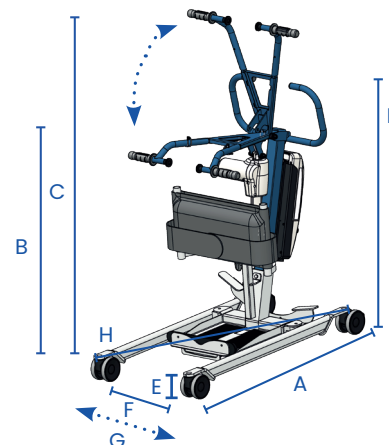

WAYUP 5

COMPACT

Its very low ground clearance (6.5 cm) allows it to fit under **very low chairs, especially 6-wheel electric chairs.**
Its small footprint allows it to fit into any space (even confined ones, such as a toilet).

Dimensions

- A. Total length: 92 cm
- B. Minimum useful height: 74,5 cm
- C. Maximum useful height: 121 cm
- D. Total height: 100 cm
- E. Frame height: 6,5 cm
- F. Minimum base width: 34 cm
- G. Maximum base width: 56,5 cm
- H. Turning diameter: 90 cm

REFERENCES

WAYUP5-PF
 WAYUP5-LI-PF

WAYUP 5

MECHANICAL OR ELECTRICAL OPENING LEGS

Its wide base with mechanical or electrical spread allows an opening width of 90 cm making it **compatible with a large number of chairs.**
 Its removable platform makes it easy to use as a walking aid.

Dimensions

- A. Total length: 107 cm
- B. Minimum useful height: 82 cm
- C. Maximum useful height: 135 cm
- D. Total height: 106 cm
- E. Frame height: 11,5 cm
- F. Minimum base width: 54 cm
- G. Maximum base width mechanical: 83 cm
 Maximum base width electrical: 80 cm
- H. Turning diameter: 110 cm