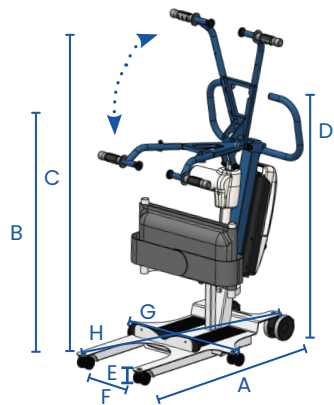

WAYUP 5

COMPACT

Its very low ground clearance (6.5 cm) allows it to fit under **very low chairs, especially 6-wheel electric chairs.**
Its small footprint allows it to fit into any space (even confined ones, such as a toilet).

Dimensions

- A. Total length: 92 cm
- B. Minimum useful height: 74,5 cm
- C. Maximum useful height: 121 cm
- D. Total height: 100 cm
- E. Frame height: 6,5 cm
- F. Minimum base width: 34 cm
- G. Maximum base width: 56,5 cm
- H. Turning diameter: 90 cm

REFERENCES

WAYUP5-PF
 WAYUP5-LI-PF

WAYUP 5

MECHANICAL OR ELECTRICAL OPENING LEGS

Its wide base with mechanical or electrical spread allows an opening width of 90 cm making it **compatible with a large number of chairs.**
 Its removable platform makes it easy to use as a walking aid.

Dimensions

- A. Total length: 107 cm
- B. Minimum useful height: 82 cm
- C. Maximum useful height: 135 cm
- D. Total height: 106 cm
- E. Frame height: 11,5 cm
- F. Minimum base width: 54 cm
- G. Maximum base width mechanical: 83 cm
 Maximum base width electrical: 80 cm
- H. Turning diameter: 110 cm