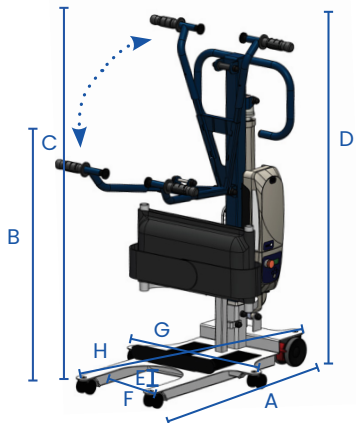

EASYLEV 5

COMPACT

Its very low ground clearance (6.5 cm) allows it to fit under very **low chairs, especially 6-wheel electric chairs.**
Its fixed base allows it **to be adapted to all spaces, even confined ones such as toilets.**

Dimensions

- A. Total length: 92 cm
- B. Minimum useful height: : 72 cm
- C. Maximum useful height: 150 cm
- D. Total height: 124 cm
- E. Frame height: 6,5 cm
- F. Minimum base width: 34 cm
- G. Maximum base width: 56,5 cm
- H. Turning diameter: 90 cm

REFERENCES

EASYLEV5-PF
EASYLEV5-LI-PF

EASYLEV 5

MECHANICAL OR ELECTRICAL OPENING LEGS

Its wide mechanical or electrical opening legs makes it **compatible with all types of chairs.**
A lowered platform is available as standard.

Dimensions

- A. Total length: 107 cm
- B. Minimum useful height: 69 cm
- C. Maximum useful height: 152 cm
- D. Total height: 130 cm
- E. Frame height: 11,5 cm
- F. Minimum base width: 54 cm
- G. Maximum base width mechanical: 83 cm
Maximum base width electrical: 80 cm
- H. Turning diameter: 110 cm