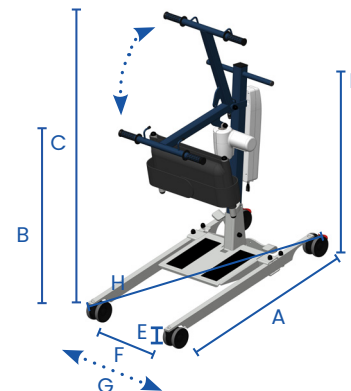

### Dimensions

- A. Total length: 91,5 cm
- B. Minimum useful height: 77 cm
- C. Maximum useful height: 116 cm
- D. Total height: 94,5 cm
- E. Frame height: 8 cm
- F. Minimum base width: 39 cm
- G. Maximum base width: 60,5 cm
- H. Turning diameter: 89 cm

## MECHANICAL OR ELECTRICAL OPENING LEGS

Its wide mechanical or electric base legs enable it **to be used with all types of wheelchairs.**

Its removable platform allows it **to be used as a walking aid or as a lowered platform.**

**Improved rolling quality** thanks to its 100 diameter castors with double ball bearings.

### Dimensions

- A. Total length: 100 cm
- B. Minimum useful height: 74,5 cm
- C. Maximum useful height: 117 cm
- D. Total height: 99 cm
- E. Frame height: 11,5 cm
- F. Minimum base width: 57 cm
- G. Maximum base width mechanical: 81 cm  
Maximum base width electrical: 80 cm
- H. Turning diameter: 112 cm