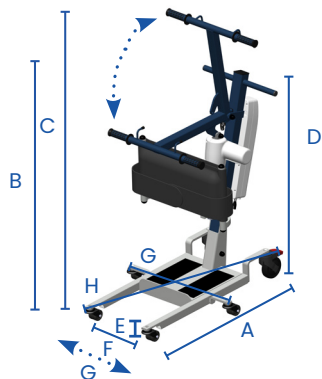

## COMPACT

Its fixed base allows it **to be adapted to all spaces, even confined ones such as toilets.**

### Dimensions

- A. Total length: 91,5 cm
- B. Minimum useful height: 77 cm
- C. Maximum useful height: 116 cm
- D. Total height: 94,5 cm
- E. Frame height: 8 cm
- F. Minimum base width: 39 cm
- G. Maximum base width: 60,5 cm
- H. Turning diameter: 89 cm

## MECHANICAL OR ELECTRICAL OPENING LEGS

Its wide mechanical or electric base legs enable it **to be used with all types of wheelchairs.**

Its removable platform allows it **to be used as a walking aid or as a lowered platform.**

### Dimensions

- A. Total length: 100 cm
- B. Minimum useful height: 74,5 cm
- C. Maximum useful height: 117 cm
- D. Total height: 99 cm
- E. Frame height: 11,5 cm
- F. Minimum base width: 57 cm
- G. Maximum base width mechanical: 81 cm  
Maximum base width electrical: 80 cm
- H. Turning diameter: 112 cm